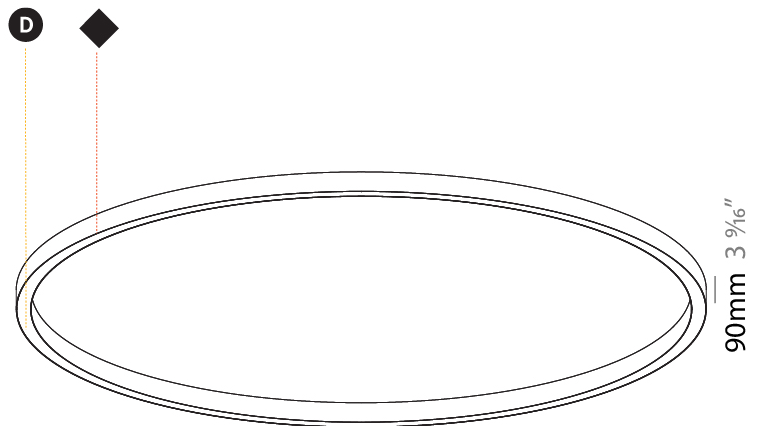

1. To build a product code in our configurator select the specify button on the base model # product page
2. To build a manual product code on this datasheet choose from the options listed below in blue font and add the suffix to the base model #

GENERAL

Series: Glorious
Subseries: Glorious Slim
Brand: Prolicht
Division: Architectural
Mounting Type: Surface
Mounting Location: Ceiling
Subcategory: Ambient

PHYSICAL

Shape: Round
Diameter (mm): 3000
Diameter (in): 118 7/8
Height (mm): 90
Height (in): 3 9/16
Light Distribution: Direct
Weight (kg): 26.284
Weight (lbs): 57.83
Diffuser: PMMA - Opal or Micro-Prism
Fixture Finish: SSR / BKV / CWI / CRY / HAB / LAG / UFT / ITA / RUA / RUR / MIC / FTG / MYG / TWT / LOD / PUS / FRO / FUP / KIA / POP / BLS / SPG / MEY / GOH / GUM / CHC / COM / ABZ / JAG / OBR / MOS / ROR
Fixture Material: Aluminum

ELECTRICAL

Lamp Type: LED (Zhaga Standard)
Input Wattage (W): 224
Total Output Wattage (W): 192
Dimming: Tri-Mode (Non-Dimming and Phase Dimming (120Vac only) and 0-10V Dimming)
Driver Included: Yes
Driver Location: Integrated
Driver Type: Constant Current - Universal
Driver Class: Class 2
Input Voltage (V): 120 - 277
Constant Current (MA): 350

LED

Color Temperature (°K): 3000 / 3500 / 4000
Max. Delivered Lumen (lm): 27160 / 27724 / 28290
CRI: >80 CRI
Efficiency (%): 88.4
Lamp Life (hrs): 50000

OPTICAL

RATINGS AND CERTIFICATIONS

Certified By: Certified for North American Standards
IP rating: IP20

Ø 2870mm 113"

Ø 3000mm 118 7/8 "