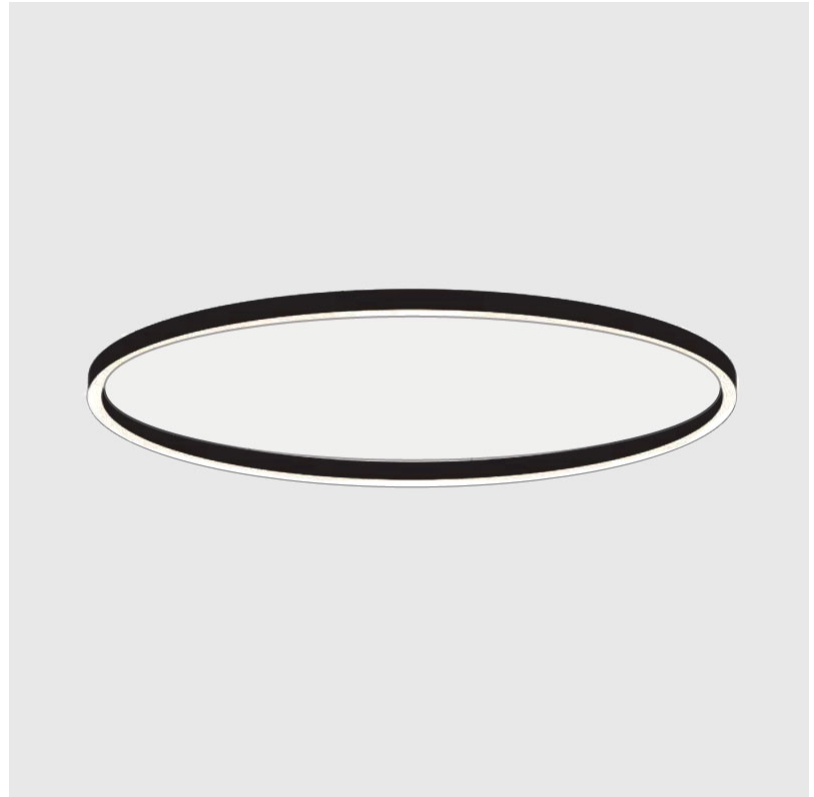

1. To build a product code in our configurator select the specify button on the base model # product page
2. To build a manual product code on this datasheet choose from the options listed below in blue font and add the suffix to the base model #

GENERAL

Series: Glorious
Subseries: Glorious Slim
Brand: Prolicht
Division: Architectural
Mounting Type: Surface
Mounting Location: Ceiling
Subcategory: Ambient

PHYSICAL

Shape: Round
Diameter (mm): 3000
Diameter (in): 118 7/8
Height (mm): 90
Height (in): 3 9/16
Light Distribution: Direct
Weight (kg): 26.284
Weight (lbs): 57.83
Diffuser: PMMA - Opal or Micro-Prism
Fixture Finish: SSR / BKV / CWI / CRY / HAB / LAG / UFT / ITA / RUA / RUR / MIC / FTG / MYG / TWT / LOD / PUS / FRO / FUP / KIA / POP / BLS / SPG / MEY / GOH / GUM / CHC / COM / ABZ / JAG / OBR / MOS / ROR
Fixture Material: Aluminum

ELECTRICAL

Lamp Type: LED (Zhaga Standard)
Input Wattage (W): 224
Total Output Wattage (W): 192
Dimming: Tri-Mode (Non-Dimming and Phase Dimming (120Vac only) and 0-10V Dimming)
Driver Included: Yes
Driver Location: Integrated
Driver Type: Constant Current - Universal
Driver Class: Class 2
Input Voltage (V): 120 - 277
Constant Current (MA): 350

LED

Color Temperature (°K): 3000 / 3500 / 4000
Max. Delivered Lumen (lm): 27160 / 27724 / 28290
CRI: >80 CRI
Efficiency (%): 88.4
Lamp Life (hrs): 50000

OPTICAL

RATINGS AND CERTIFICATIONS

Certified By: Certified for North American Standards
IP rating: IP20

Ø 2870mm 113"

Ø 3000mm 118 7/8 "